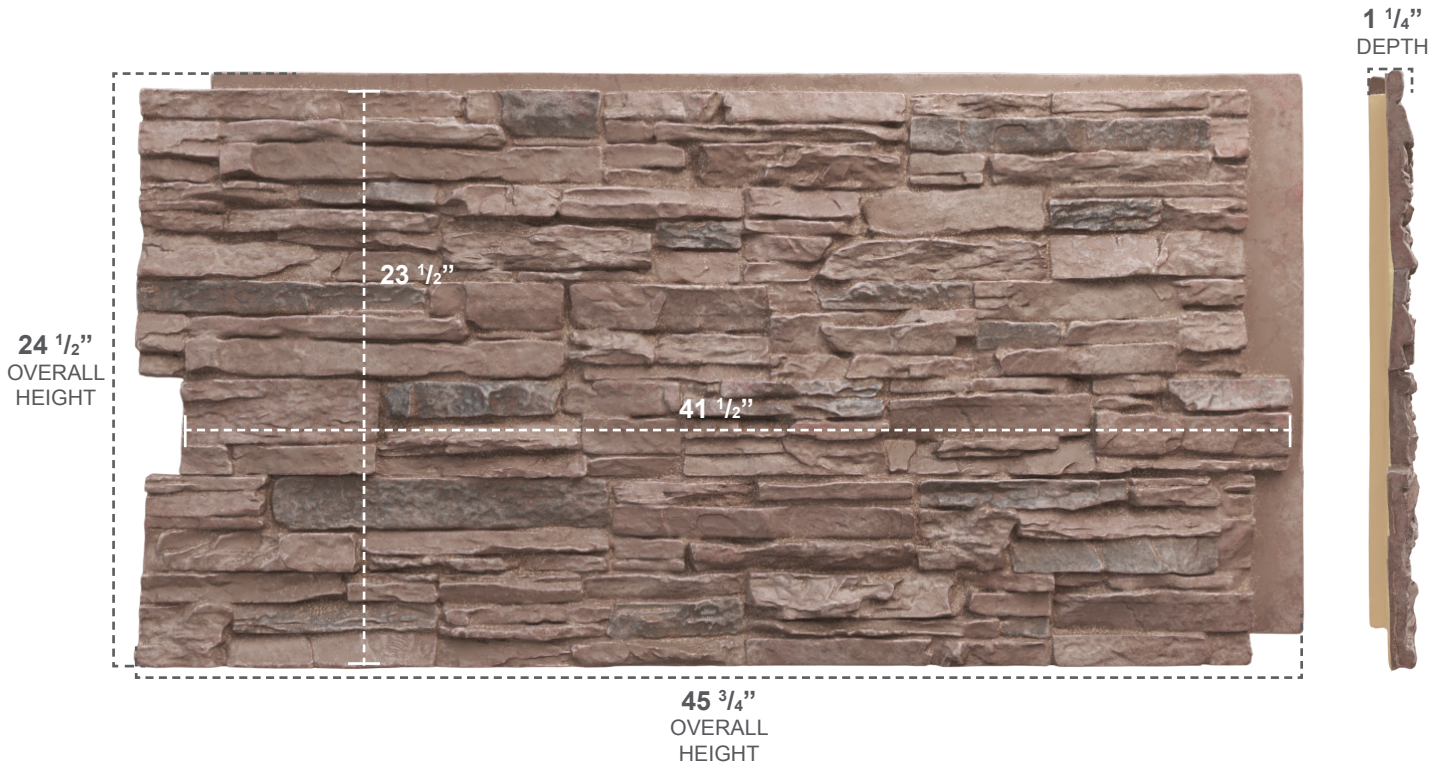

STONEWALL FAUX STONE PANELS

CANYON RIDGE

COLOR	WIDTH	HEIGHT	DEPTH
SHASTA	45 3/4"	24 1/2"	1 1/4"

OTHER FINISH OPTIONS

CANYON BROWN

COLFAX

SANDSTONE

SEDONA

SMOKEY RIDGE

.....
OVER 20 MORE
OPTIONS TO
CHOOSE FROM